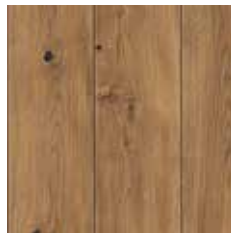

Oak Semi smoked white