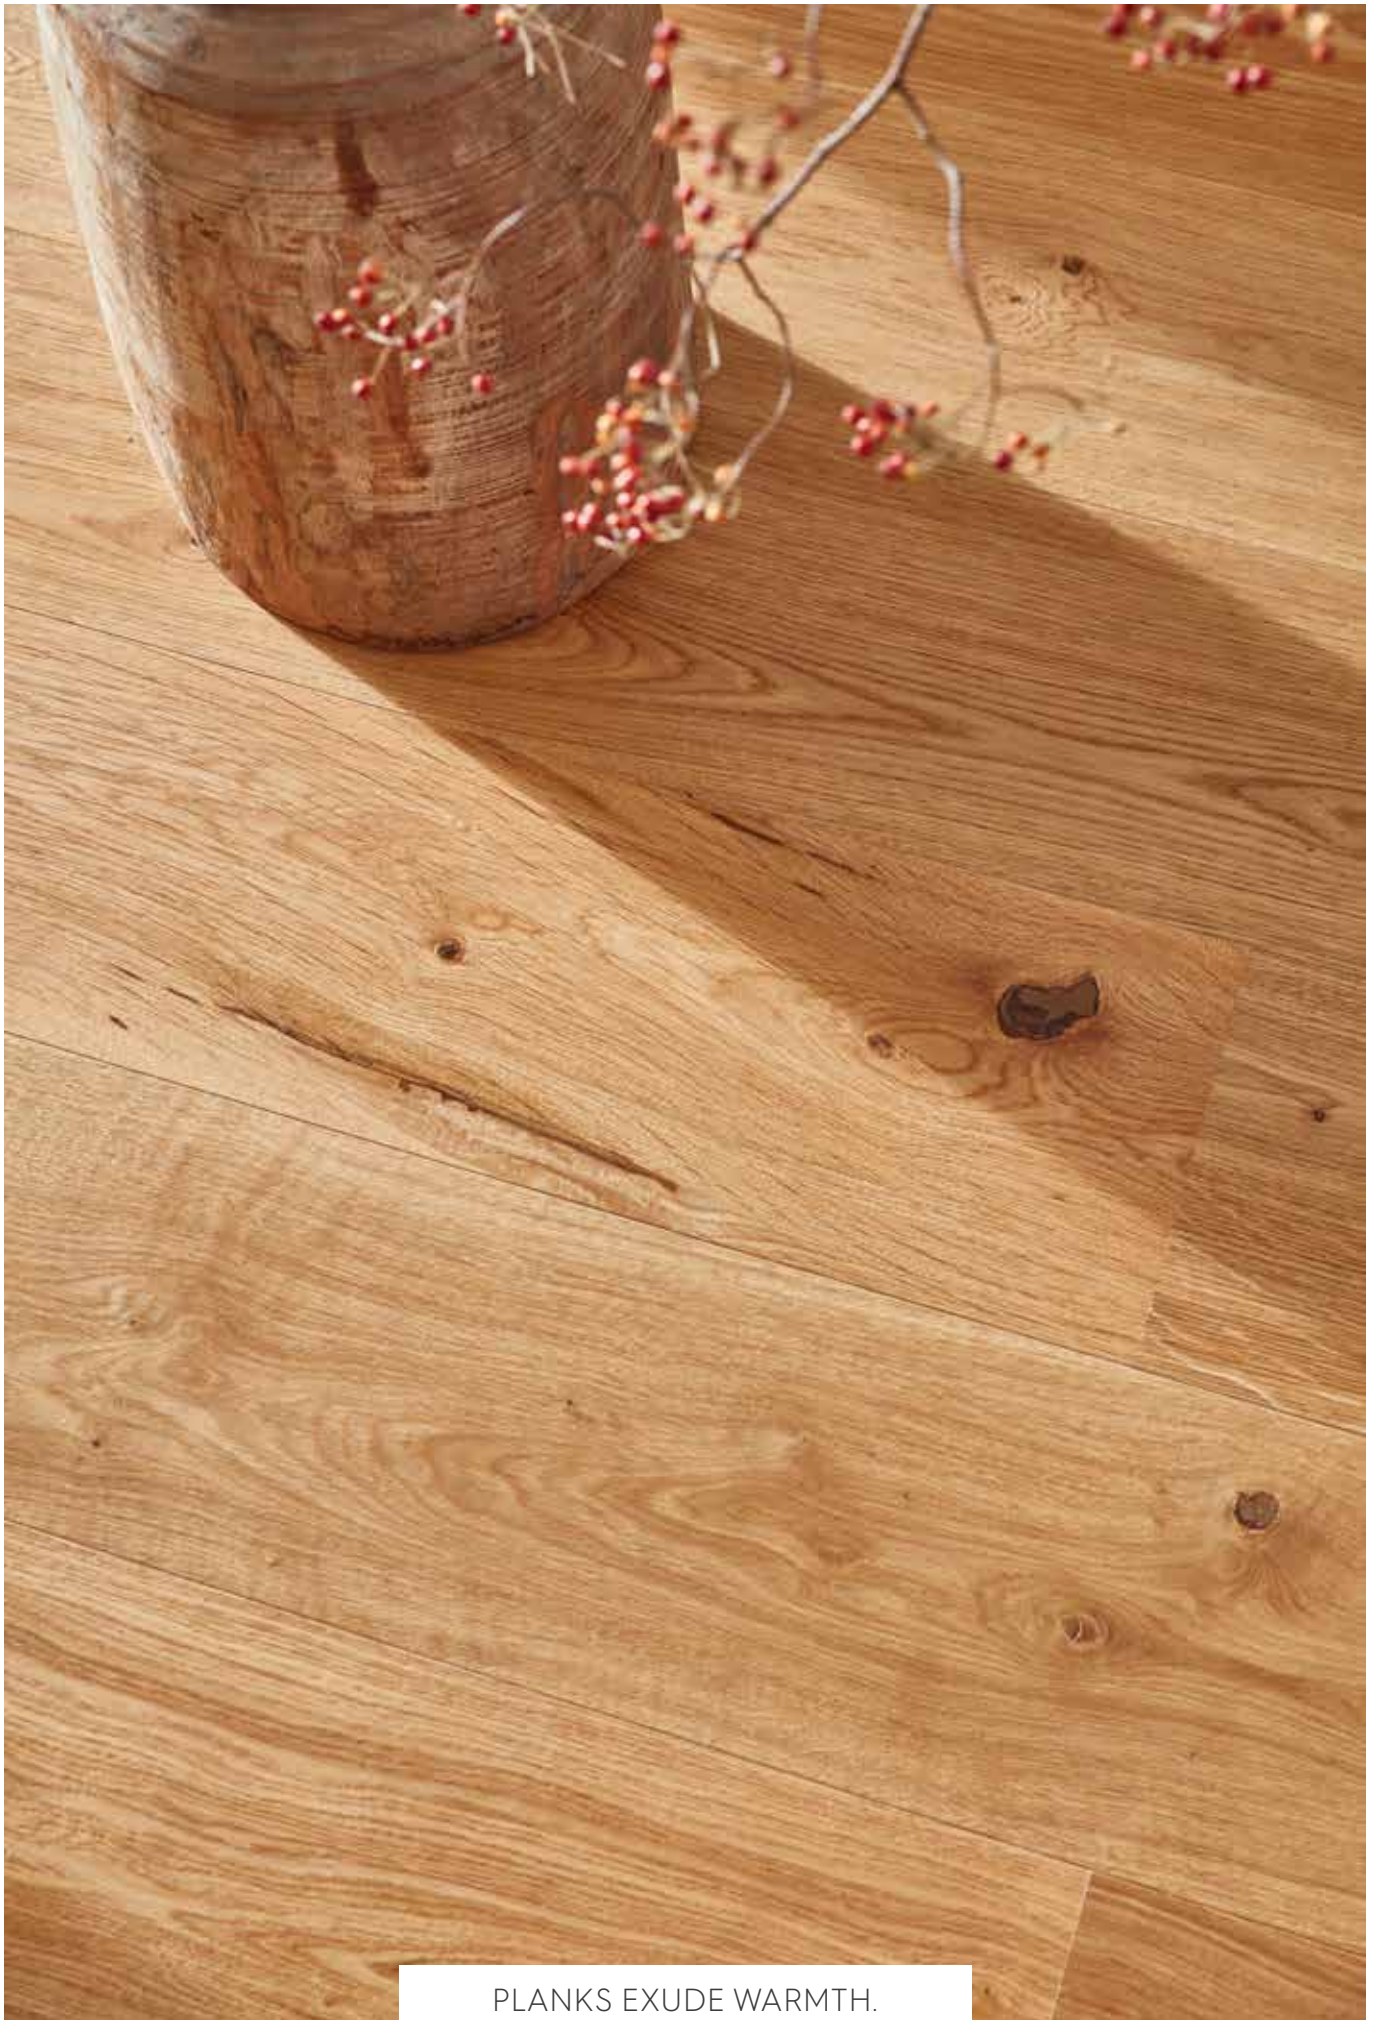

PLANKS EXUDE WARMTH.
IN MANY RESPECTS.